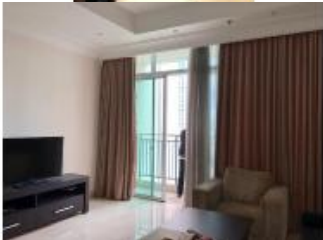

# Nice and Cozy 2BR Apartment @ Pakubuwono View Apartment

Rp312jt/thn Apartemen Disewa

<b>Tipe Properti</b>	Apartemen
<b>Tipe Iklan</b>	Disewa
<b>Harga</b>	Rp312.000.000/Tahun
<b>Tipe Sewa</b>	Tahunan
<b>Kamar Tidur</b>	2
<b>Kamar Mandi</b>	2
<b>Luas Bangunan</b>	153m <sup>2</sup>

## DESKRIPSI

Nice and Cozy 2BR Apartment @ Pakubuwono View  
Apartment  
Size 153m2  
2 Bedrooms  
2 Bathrooms  
Furnished

Location :

Schools :

600m to Binus School Simprug

2.7 Km to JIS - Pattimura Elementary School