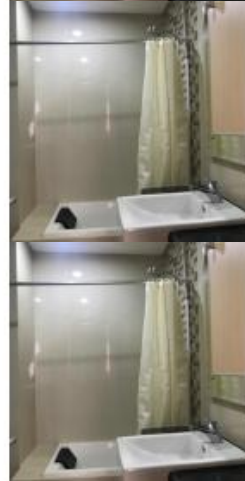

Disewakan Apartemen Trivium Terrace - 3 Br View Lake

Rp100jt/thn Apartemen Disewa

📍 Jalan Utama BIIE Kav. 03 05, Sukaresmi, Cikarang Sel., Bekasi, Jawa Barat 17530

Tipe Properti	Apartemen
Tipe Iklan	Disewa
Harga	Rp100.000.000/Tahun
Tipe Sewa	Tahunan
Kamar Tidur	3
Kamar Mandi	2
Luas Bangunan	75m ²

Elly Miniarty Business Owner

📞 081388952026

GAMBAR LAINNYA

DESKRIPSI

Disewakan Apartemen Trivium Terrace - 3 Br View Lake
Apartment Name: Trivium Terrace Location : Lippo Cikarang, Bekasi Tower/Floor/View: North / 10/ Danau Lake Size : 75 M2 Bedroom : 3 Bathroom : 2 Condition : Fully Furnished Facility : 24-Hours Security System, Cctv, Access Card, Receptionist, Personal Mailbox, Basement Parking, Water Sprinkler, Fire Alarm, Swimming Pool, Jogging Track, Gym Center, Commercial Area, F&B, Shophouse, Hospital Additional Info : Prestigious Location In Eastern Jakarta, Trivium Terrace Apartment Surrounded By International Industrial Areas Like Hyundai, Eji And Delta Silicon. Near Central Business, Shopping Center, Food Center, Papaya Minimarket, Hospital, International School And Other Facilities. Rental Price: Rp 100.000.000,-/ Year For More Info : Elly M : 081388952026