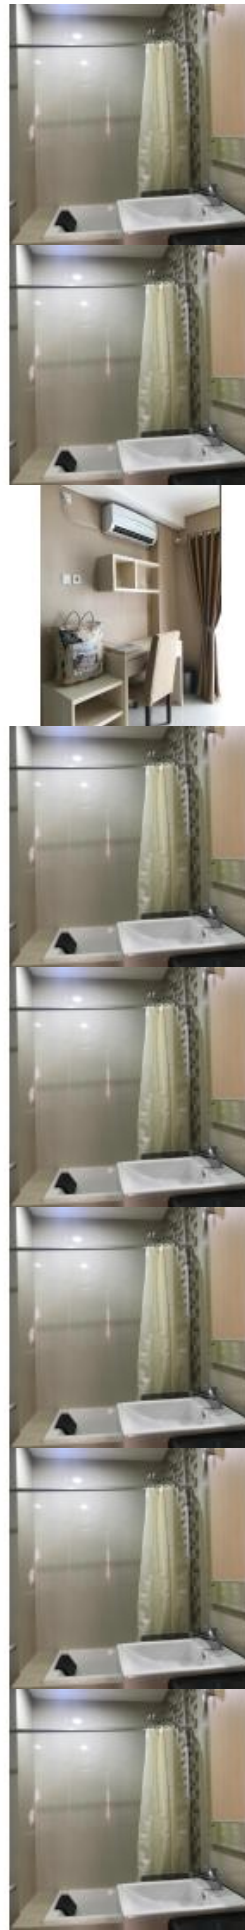

Disewakan Apartemen Trivium Terrace - 3 Br View Lake

Rp100jt/thn Apartemen Disewa

📍 Jalan Utama BIIE Kav. 03 05, Sukaresmi, Cikarang Sel., Bekasi, Jawa Barat 17530

Tipe Properti	Apartemen
Tipe Iklan	Disewa
Harga	Rp100.000.000/Tahun
Tipe Sewa	Tahunan
Kamar Tidur	3
Kamar Mandi	2
Luas Bangunan	75m ²

Elly Miniarty Business Owner

📞 081388952026

GAMBAR LAINNYA

DESKRIPSI

Disewakan Apartemen Trivium Terrace - 3 Br View Lake
Apartment Name: Trivium Terrace Location : Lippo Cikarang, Bekasi Tower/Floor/View: North / 10/ Danau Lake Size : 75 M2 Bedroom : 3 Bathroom : 2 Condition : Fully Furnished Facility : 24-Hours Security System, Cctv, Access Card, Receptionist, Personal Mailbox, Basement Parking, Water Sprinkler, Fire Alarm, Swimming Pool, Jogging Track, Gym Center, Commercial Area, F&B, Shophouse, Hospital Additional Info : Prestigious Location In Eastern Jakarta, Trivium Terrace Apartment Surrounded By International Industrial Areas Like Hyundai, Eji And Delta Silicon. Near Central Business, Shopping Center, Food Center, Papaya Minimarket, Hospital, International School And Other Facilities. Rental Price: Rp 100.000.000,-/ Year For More Info : Elly M : 081388952026