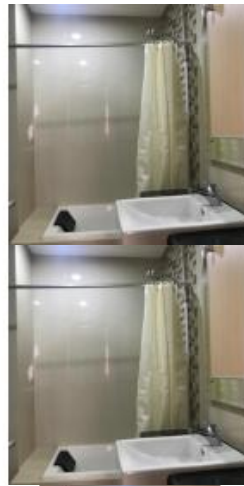

Elly Miniarty Business Owner

📞 081388952026

GAMBAR LAINNYA

DESKRIPSI

Disewakan Apartemen Trivium Terrace - 3 Br View Lake
Apartment Name: Trivium Terrace Location : Lippo Cikarang, Bekasi Tower/Floor/View: North / 10/ Danau Lake Size : 75 M2 Bedroom : 3 Bathroom : 2 Condition : Fully Furnished Facility : 24-Hours Security System, Cctv, Access Card, Receptionist, Personal Mailbox, Basement Parking, Water Sprinkler, Fire Alarm, Swimming Pool, Jogging Track, Gym Center, Commercial Area, F&B, Shophouse, Hospital Additional Info : Prestigious Location In Eastern Jakarta, Trivium Terrace Apartment Surrounded By International Industrial Areas Like Hyundai, Eji And Delta Silicon. Near Central Business, Shopping Center, Food Center, Papaya Minimarket, Hospital, International School And Other Facilities. Rental Price: Rp 100.000.000,-/ Year For More Info : Elly M : 081388952026