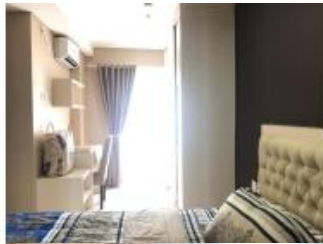

Disewakan Apartemen Trivium Terrace - 3 Br View Lake

Rp100jt/thn Apartemen Disewa

📍 Jalan Utama BIIE Kav. 03 05, Sukaresmi, Cikarang Sel., Bekasi, Jawa Barat 17530

Tipe Properti	Apartemen
Tipe Iklan	Disewa
Harga	Rp100.000.000/Tahun
Tipe Sewa	Tahunan
Kamar Tidur	3
Kamar Mandi	2
Luas Bangunan	75m ²

Elly Miniarty Business Owner

📞 081388952026

GAMBAR LAINNYA

DESKRIPSI

Disewakan Apartemen Trivium Terrace - 3 Br View Lake
Apartment Name: Trivium Terrace Location : Lippo Cikarang, Bekasi Tower/Floor/View: North / 10/ Danau Lake Size : 75 M2 Bedroom : 3 Bathroom : 2 Condition : Fully Furnished Facility : 24-Hours Security System, Cctv, Access Card, Receptionist, Personal Mailbox, Basement Parking, Water Sprinkler, Fire Alarm, Swimming Pool, Jogging Track, Gym Center, Commercial Area, F&B, Shophouse, Hospital Additional Info : Prestigious Location In Eastern Jakarta, Trivium Terrace Apartment Surrounded By International Industrial Areas Like Hyundai, Eji And Delta Silicon. Near Central Business, Shopping Center, Food Center, Papaya Minimarket, Hospital, International School And Other Facilities. Rental Price: Rp 100.000.000,-/ Year For More Info : Elly M : 081388952026