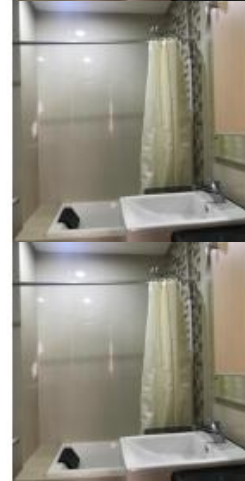

Disewakan Apartemen Trivium Terrace - 3 Br View Lake

Rp100jt/thn Apartemen Disewa

📍 Jalan Utama BIIE Kav. 03 05, Sukaresmi, Cikarang Sel., Bekasi, Jawa Barat 17530

Tipe Properti	Apartemen
Tipe Iklan	Disewa
Harga	Rp100.000.000/Tahun
Tipe Sewa	Tahunan
Kamar Tidur	3
Kamar Mandi	2
Luas Bangunan	75m ²

Elly Miniarty Business Owner

📞 081388952026

GAMBAR LAINNYA

DESKRIPSI

Disewakan Apartemen Trivium Terrace - 3 Br View Lake
Apartment Name: Trivium Terrace Location : Lippo Cikarang, Bekasi Tower/Floor/View: North / 10/ Danau Lake Size : 75 M2 Bedroom : 3 Bathroom : 2 Condition : Fully Furnished Facility : 24-Hours Security System, Cctv, Access Card, Receptionist, Personal Mailbox, Basement Parking, Water Sprinkler, Fire Alarm, Swimming Pool, Jogging Track, Gym Center, Commercial Area, F&B, Shophouse, Hospital Additional Info : Prestigious Location In Eastern Jakarta, Trivium Terrace Apartment Surrounded By International Industrial Areas Like Hyundai, Eji And Delta Silicon. Near Central Business, Shopping Center, Food Center, Papaya Minimarket, Hospital, International School And Other Facilities. Rental Price: Rp 100.000.000,-/ Year For More Info : Elly M : 081388952026