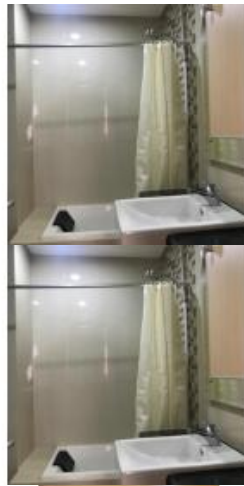

Disewakan Apartemen Trivium Terrace - 3 Br View Lake

Rp100jt/thn Apartemen Disewa

📍 Jalan Utama BIIE Kav. 03 05, Sukaresmi, Cikarang Sel., Bekasi, Jawa Barat 17530

Tipe Properti	Apartemen
Tipe Iklan	Disewa
Harga	Rp100.000.000/Tahun
Tipe Sewa	Tahunan
Kamar Tidur	3
Kamar Mandi	2
Luas Bangunan	75m ²

Elly Miniarty Business Owner

📞 081388952026

GAMBAR LAINNYA

DESKRIPSI

Disewakan Apartemen Trivium Terrace - 3 Br View Lake
Apartment Name: Trivium Terrace Location : Lippo Cikarang, Bekasi Tower/Floor/View: North / 10/ Danau Lake Size : 75 M2 Bedroom : 3 Bathroom : 2 Condition : Fully Furnished Facility : 24-Hours Security System, Cctv, Access Card, Receptionist, Personal Mailbox, Basement Parking, Water Sprinkler, Fire Alarm, Swimming Pool, Jogging Track, Gym Center, Commercial Area, F&B, Shophouse, Hospital Additional Info : Prestigious Location In Eastern Jakarta, Trivium Terrace Apartment Surrounded By International Industrial Areas Like Hyundai, Eji And Delta Silicon. Near Central Business, Shopping Center, Food Center, Papaya Minimarket, Hospital, International School And Other Facilities. Rental Price: Rp 100.000.000,-/ Year For More Info : Elly M : 081388952026