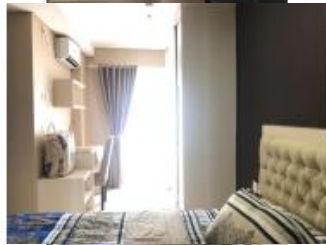

Elly Miniarty Business Owner

📞 081388952026

GAMBAR LAINNYA

DESKRIPSI

Disewakan Apartemen Trivium Terrace - 3 Br View Lake
Apartment Name: Trivium Terrace Location : Lippo Cikarang, Bekasi Tower/Floor/View: North / 10/ Danau Lake Size : 75 M2 Bedroom : 3 Bathroom : 2 Condition : Fully Furnished Facility : 24-Hours Security System, Cctv, Access Card, Receptionist, Personal Mailbox, Basement Parking, Water Sprinkler, Fire Alarm, Swimming Pool, Jogging Track, Gym Center, Commercial Area, F&B, Shophouse, Hospital Additional Info : Prestigious Location In Eastern Jakarta, Trivium Terrace Apartment Surrounded By International Industrial Areas Like Hyundai, Eji And Delta Silicon. Near Central Business, Shopping Center, Food Center, Papaya Minimarket, Hospital, International School And Other Facilities. Rental Price: Rp 100.000.000,-/ Year For More Info : Elly M : 081388952026