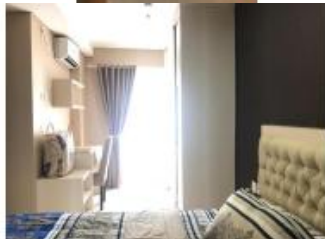

Disewakan Apartemen Trivium Terrace - 3 Br View Lake

Rp100jt/thn Apartemen Disewa

📍 Jalan Utama BIIE Kav. 03 05, Sukaresmi, Cikarang Sel., Bekasi, Jawa Barat 17530

Tipe Properti	Apartemen
Tipe Iklan	Disewa
Harga	Rp100.000.000/Tahun
Tipe Sewa	Tahunan
Kamar Tidur	3
Kamar Mandi	2
Luas Bangunan	75m ²

Elly Miniarty Business Owner

📞 081388952026

GAMBAR LAINNYA

DESKRIPSI

Disewakan Apartemen Trivium Terrace - 3 Br View Lake
Apartment Name: Trivium Terrace Location : Lippo Cikarang, Bekasi Tower/Floor/View: North / 10/ Danau Lake Size : 75 M2 Bedroom : 3 Bathroom : 2 Condition : Fully Furnished Facility : 24-Hours Security System, Cctv, Access Card, Receptionist, Personal Mailbox, Basement Parking, Water Sprinkler, Fire Alarm, Swimming Pool, Jogging Track, Gym Center, Commercial Area, F&B, Shophouse, Hospital Additional Info : Prestigious Location In Eastern Jakarta, Trivium Terrace Apartment Surrounded By International Industrial Areas Like Hyundai, Eji And Delta Silicon. Near Central Business, Shopping Center, Food Center, Papaya Minimarket, Hospital, International School And Other Facilities. Rental Price: Rp 100.000.000,-/ Year For More Info : Elly M : 081388952026