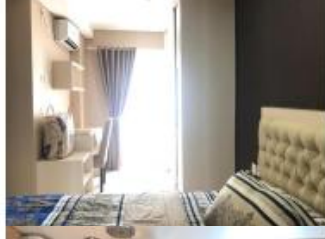

Elly Miniarty Business Owner

📞 081388952026

GAMBAR LAINNYA

DESKRIPSI

Disewakan Apartemen Trivium Terrace - 3 Br View Lake
Apartment Name: Trivium Terrace Location : Lippo Cikarang, Bekasi Tower/Floor/View: North / 10/ Danau Lake Size : 75 M2 Bedroom : 3 Bathroom : 2 Condition : Fully Furnished Facility : 24-Hours Security System, Cctv, Access Card, Receptionist, Personal Mailbox, Basement Parking, Water Sprinkler, Fire Alarm, Swimming Pool, Jogging Track, Gym Center, Commercial Area, F&B, Shophouse, Hospital Additional Info : Prestigious Location In Eastern Jakarta, Trivium Terrace Apartment Surrounded By International Industrial Areas Like Hyundai, Eji And Delta Silicon. Near Central Business, Shopping Center, Food Center, Papaya Minimarket, Hospital, International School And Other Facilities. Rental Price: Rp 100.000.000,-/ Year For More Info : Elly M : 081388952026