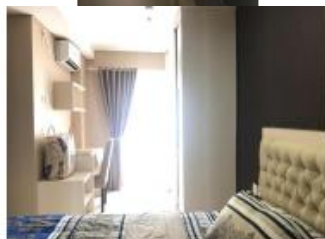

Elly Miniarty Business Owner

📞 081388952026

GAMBAR LAINNYA

DESKRIPSI

Disewakan Apartemen Trivium Terrace - 3 Br View Lake
Apartment Name: Trivium Terrace Location : Lippo Cikarang, Bekasi Tower/Floor/View: North / 10/ Danau Lake Size : 75 M2 Bedroom : 3 Bathroom : 2 Condition : Fully Furnished Facility : 24-Hours Security System, Cctv, Access Card, Receptionist, Personal Mailbox, Basement Parking, Water Sprinkler, Fire Alarm, Swimming Pool, Jogging Track, Gym Center, Commercial Area, F&B, Shophouse, Hospital Additional Info : Prestigious Location In Eastern Jakarta, Trivium Terrace Apartment Surrounded By International Industrial Areas Like Hyundai, Eji And Delta Silicon. Near Central Business, Shopping Center, Food Center, Papaya Minimarket, Hospital, International School And Other Facilities. Rental Price: Rp 100.000.000,-/ Year For More Info : Elly M : 081388952026