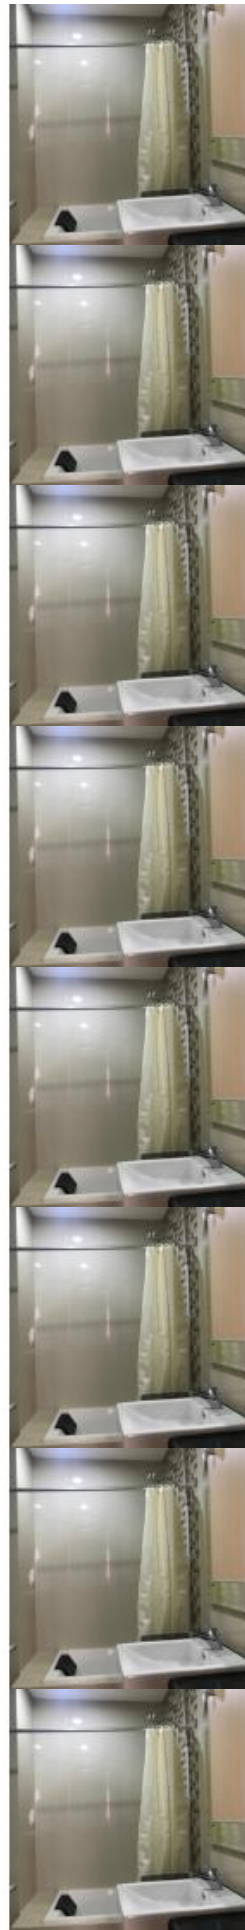

Disewakan Apartemen Trivium Terrace - 3 Br View Lake

Rp100jt/thn Apartemen Disewa

📍 Jalan Utama BIIE Kav. 03 05, Sukaresmi, Cikarang Sel., Bekasi, Jawa Barat 17530

Tipe Properti	Apartemen
Tipe Iklan	Disewa
Harga	Rp100.000.000/Tahun
Tipe Sewa	Tahunan
Kamar Tidur	3
Kamar Mandi	2
Luas Bangunan	75m ²

Elly Miniarty Business Owner

📞 081388952026

GAMBAR LAINNYA

DESKRIPSI

Disewakan Apartemen Trivium Terrace - 3 Br View Lake
Apartment Name: Trivium Terrace Location : Lippo Cikarang, Bekasi Tower/Floor/View: North / 10/ Danau Lake Size : 75 M2 Bedroom : 3 Bathroom : 2 Condition : Fully Furnished Facility : 24-Hours Security System, Cctv, Access Card, Receptionist, Personal Mailbox, Basement Parking, Water Sprinkler, Fire Alarm, Swimming Pool, Jogging Track, Gym Center, Commercial Area, F&B, Shophouse, Hospital Additional Info : Prestigious Location In Eastern Jakarta, Trivium Terrace Apartment Surrounded By International Industrial Areas Like Hyundai, Eji And Delta Silicon. Near Central Business, Shopping Center, Food Center, Papaya Minimarket, Hospital, International School And Other Facilities. Rental Price: Rp 100.000.000,-/ Year For More Info : Elly M : 081388952026