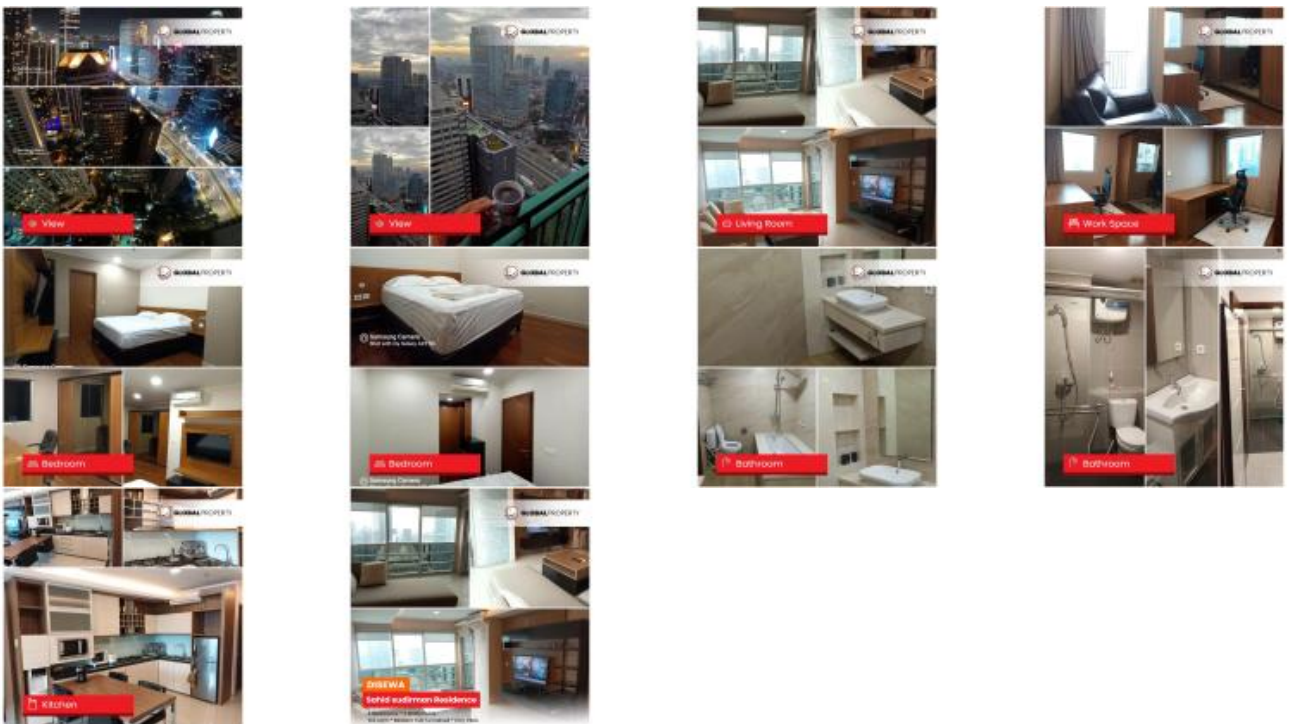

Modern Minimalis, Sahid Sudirman Residence 2 Bed, Jakarta Selatan

Rp324jt/thn Apartemen Disewa

📍 Sahid Sudirman Residence, Jl. Jenderal Sudirman No.86, RT.10/RW.11, Kelurahan Karet Tengsin, Kecamatan Tanah Abang, Kota Jakarta Pusat, Daerah Khusus Ibukota Jakarta 10250

Tipe Properti Apartemen
Tipe Iklan Disewa
Harga Rp324.000.000/Tahun
Tipe Sewa Tahunan
Kamar Tidur 2
Kamar Mandi 2
Luas Bangunan 104m²
Jumlah Lantai 1

Yali Lukman

📞 0818752006

GAMBAR LAINNYA

DESKRIPSI

Apartemen Sahid Sudirman Residence, 2BR (104 m2), Full Furnished
Spesifikasi:-Floor: Middle-View:
Sudirman-Size: 104 m2-Bedroom: 2 + 1 Working Space-
Bathroom: 2-Condition: Modern Full Furnished
(Dilengkapi Sharp Air Plasma Cluster, Water Filter + UV, TV Sharp 65")
HARGA SEWA = \$1800 /Month
Fasilitas:-Leisure Outdoor Pool, Kiddy Pool, Relaxing Jacuzzi-Fully Equipped Fitness Club & Gym-Indoor Children Playground, Cozy Library-ATM Center, Cafe & Resto, Mini Mart, Money Changer, Laundry
Additional Info:-Strategic location in SCBD area, near to Thamrin, Kuningan, Senayan and Kemang-Near to Plaza Indonesia Mall, Grand Indonesia, Plaza Semanggi and Pacific Place-Only stroll away to City Walk where you can find Papaya Supermaket, Restaurants and Cafes-Sahid Sahirman Memorial Hospital is within the complex.
For further information, please contact us:Call / Whatsapp :- Sri Mulliaty : wa.me/628159334xxx- Yali Lukman : wa.me/62818752xxxo IG : https://www.instagram.com/globalpropertyjakartao Web : https://taman-angrek-residences.como E-mail: globalproperty89@yahoo.com
Global Property - Since year 2000